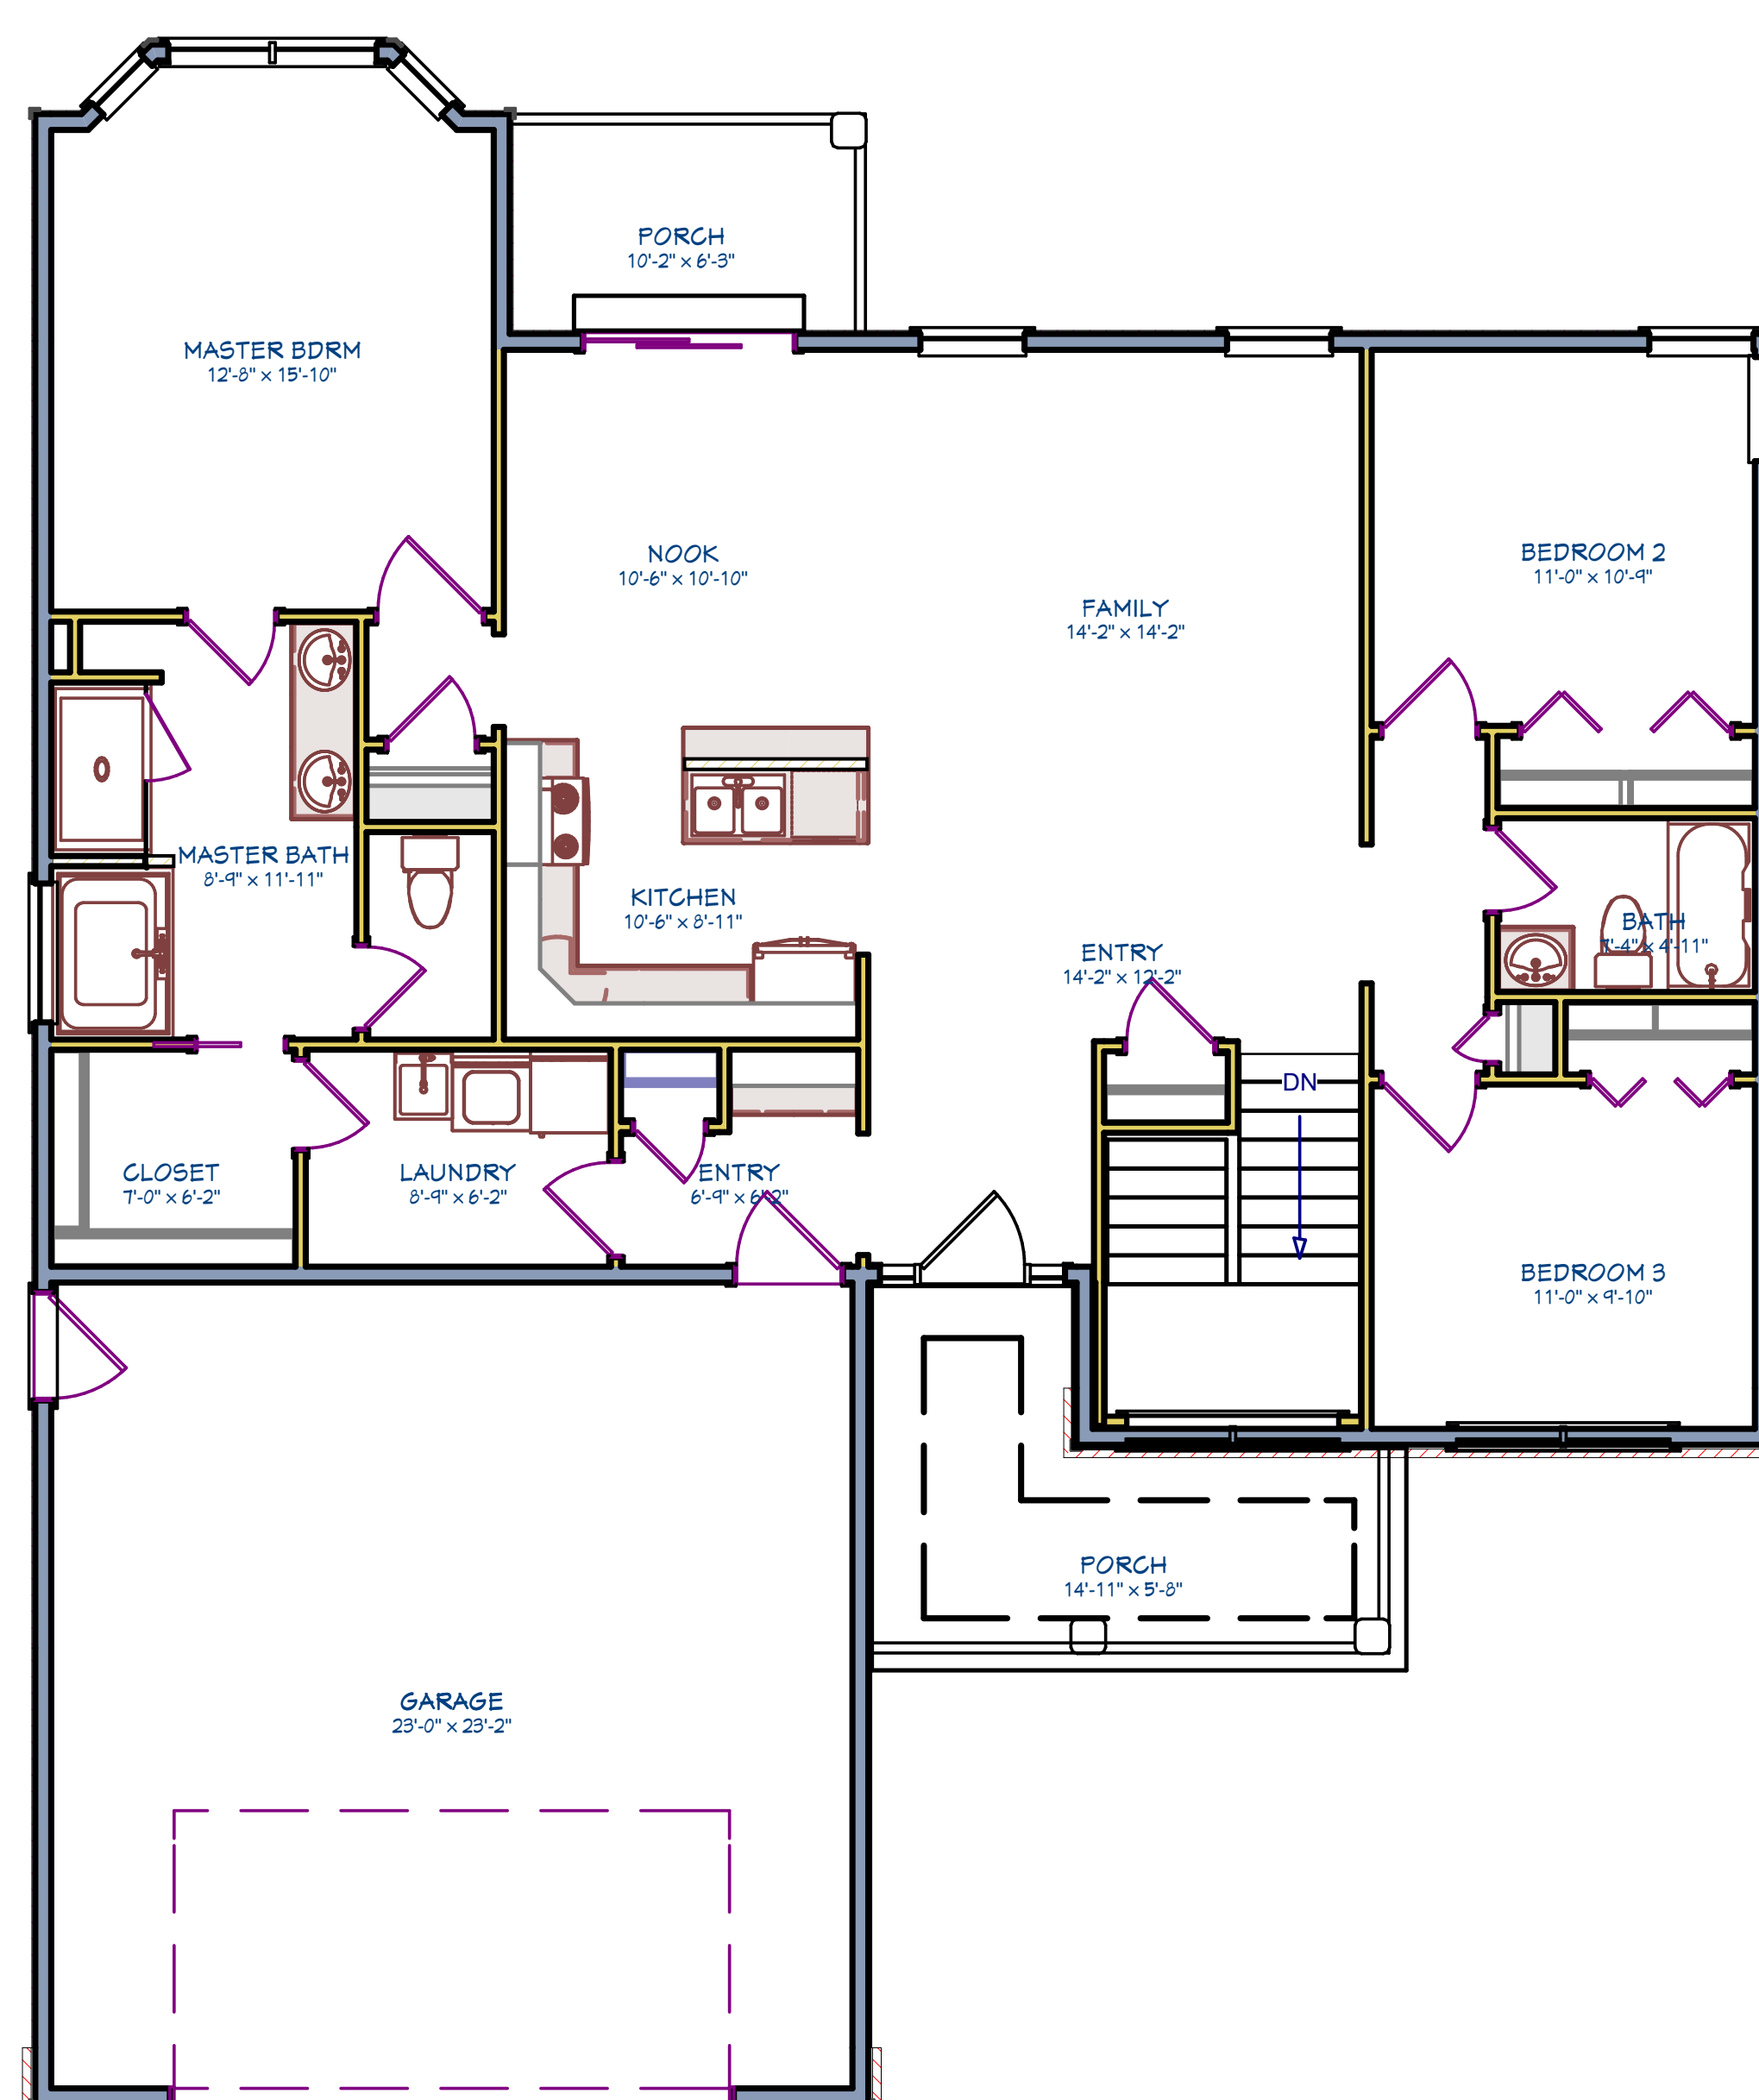

THE MCNABB

MAIN FLOOR - 1564 SQFT

B **BENCHMARK**
CUSTOM HOMES